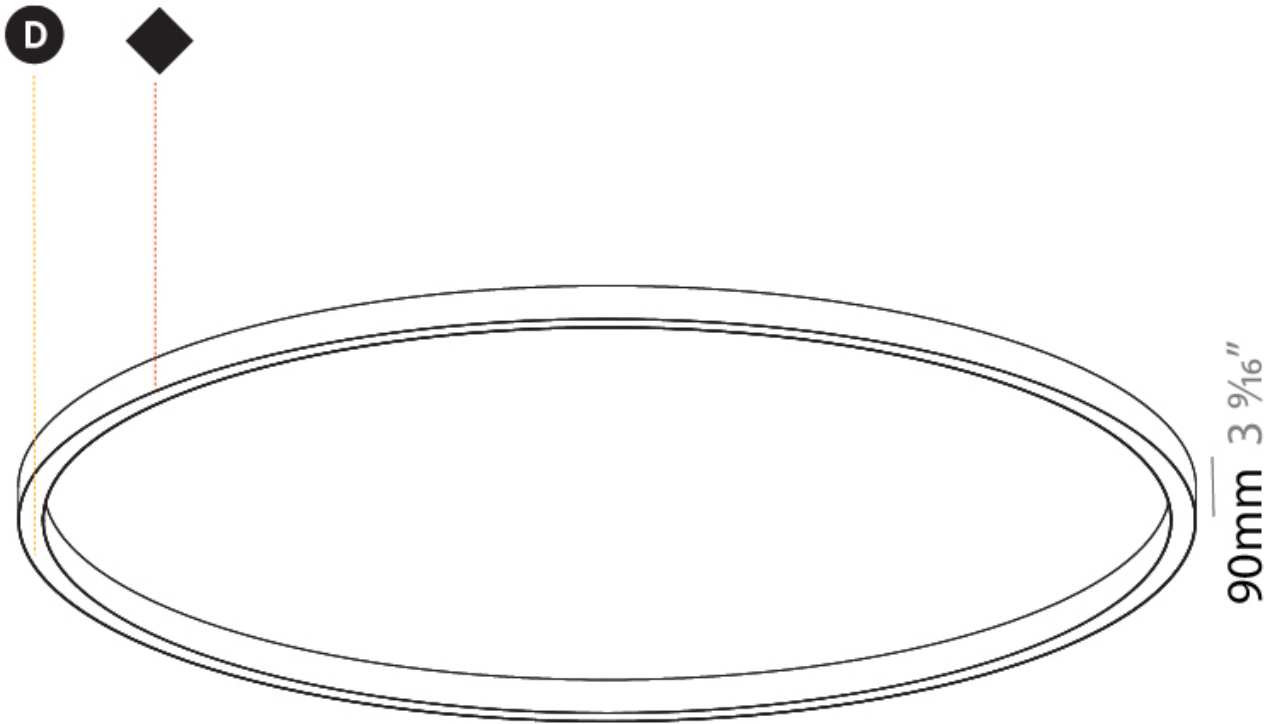

A3D022-

PROJECT
TYPE
SPECIFIER
QUANTITY
DATE

Ø 5070mm 199 5/8"

Ø 5200mm 204 3/4 "

A

GLORIOUS COLOR FINISH CHART

PROJECT _____

TYPE _____