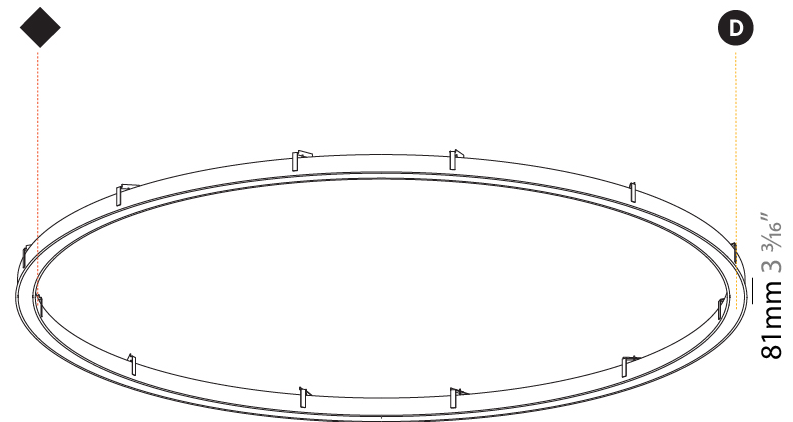

GENERAL

Series: Glorious
Subseries: Glorious Slim
Brand: Prolicht
Division: Architectural
Mounting Type: Recessed
Mounting Location: Ceiling
Subcategory: Ambient

PHYSICAL

Shape: Round
Diameter (mm): 5216
Diameter (in): 205 ³/₈
Height (mm): 81
Height (in): 3 ³/₁₆
Min. Recessing Depth (mm): 120
Min. Recessing Depth (in): 4 ³/₄
Light Distribution: Direct
Weight (kg): 47.924
Weight (lbs): 106.00
Diffuser: [PMMA - Opal or Micro-Prism](#)
Fixture Finish: [SSR / BKV / CWI / CRY / HAB / UFT / ITA / RUA / FTG / MYG / LOD / PUS / FRO / FUP / KIA / POP / BLS / SPG / MEY / GOH / GUM / CHC / COM / ABZ / JAG / OBR / MOS / ROR](#)
Fixture Material: Aluminum
Cut-out Measurements: 5207mm / 205" x 5063mm / 199 5/16"

ELECTRICAL

Lamp Type: LED (Zhaga Standard)
Input Wattage (W): 392
Total Output Wattage (W): 336
Dimming: [Tri-Mode (Non-Dimming and Phase Dimming (120Vac only) and 0-10V Dimming)](#)
Driver Included: Yes
Driver Location: Integrated
Driver Type: Constant Current - Universal
Driver Class: Class 2
Input Voltage (V): 120 - 277
Constant Current (MA): 350

LED

[Color Temperature (°K): 3000 / 3500 / 4000](#)
Max. Delivered Lumen (lm): 47520 / 48510 / 49500
CRI: >80 CRI
Efficiency (%): 0.884
Lamp Life (hrs): 50000

OPTICAL

RATINGS AND CERTIFICATIONS

Certified By: Certified for North American Standards
IP rating: IP20

Ø 5054mm 199"

Ø 5216mm 205 ³/₈"

5207mm x 5063mm
205" x 199 ⁵/₁₆"

120mm
4 ³/₄"

10 - 30mm
³/₈" - 1 ³/₁₆"