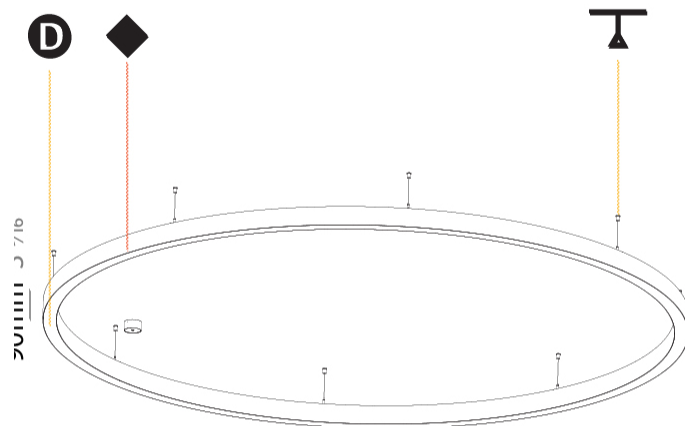

GENERAL

Series: Glorious
Subseries: Glorious Slim
Brand: Prolicht
Division: Architectural
Mounting Type: Suspension
Mounting Location: Ceiling
Subcategory: Ambient

PHYSICAL

Shape: Round
Diameter (mm): 3000
Diameter (in): 118 7/8
Height (mm): 90
Height (in): 3 9/16
Max. Overall Height (mm): 2090
Max. Overall Height (in): 82 5/16
Light Distribution: Direct / Indirect
Weight (kg): 31.716
Weight (lbs): 69.93
Diffuser: [PMMA - Opal or Micro-Prism](#)
Fixture Finish: [SSR / BKV / CWI / CRY / HAB / UFT / ITA / RUA / FTG / MYG / LOD / PUS / FRO / FUP / KIA / POP / BLS / SPG / MEY / GOH / GUM / CHC / COM / ABZ / JAG / OBR / MOS / ROR](#)
Fixture Material: Aluminum
Cable Details: 2000mm or 6000mm Transparent Cable

ELECTRICAL

Lamp Type: LED (Zhaga Standard)
Input Wattage (W): 224 / 112
Total Output Wattage (W): 192 / 84
Dimming: [Tri-Mode (Non-Dimming and Phase Dimming (120Vac only) and 0-10V Dimming)](#)
Driver Included: Yes
Driver Location: Integrated
Driver Type: Constant Current - Universal
Driver Class: Class 2
Input Voltage (V): 120 - 277
Constant Current (MA): 350

LED

Color Temperature (°K): 3000 / 3500 / 4000
Max. Delivered Lumen (lm): 38980 / 39798 / 40610
CRI: >80 CRI
Lamp Life (hrs): 50000

OPTICAL

RATINGS AND CERTIFICATIONS

Certified By: Certified for North American Standards
IP rating: IP20

2870mm 113"

3000mm 118 7/8"