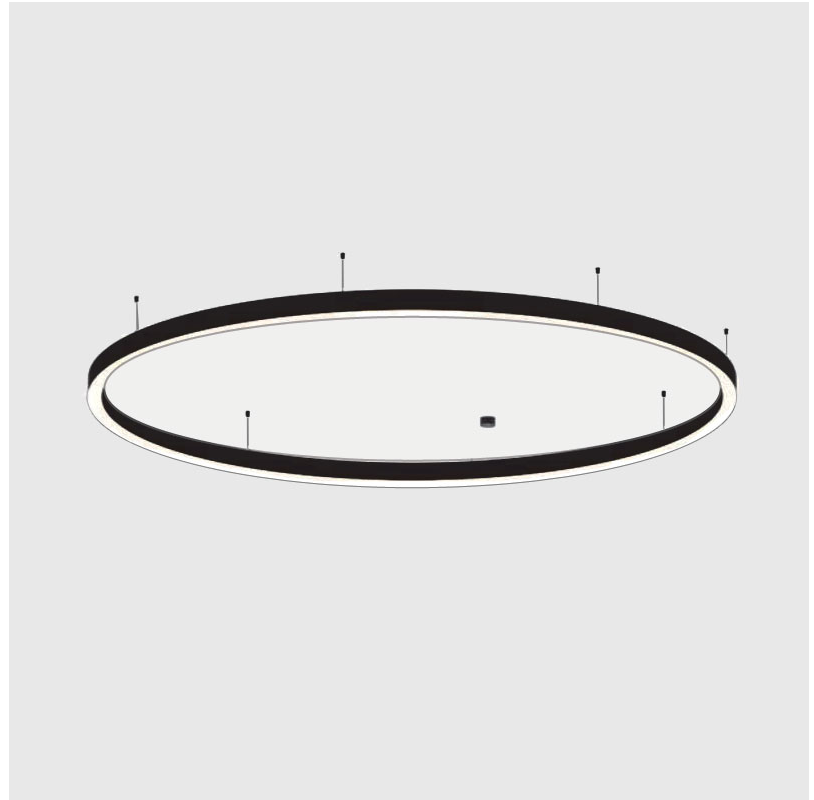

GENERAL

Series: Glorious
Subseries: Glorious Slim
Brand: Prolicht
Division: Architectural
Mounting Type: Suspension
Mounting Location: Ceiling
Subcategory: Ambient

PHYSICAL

Shape: Round
Diameter (mm): 3000
Diameter (in): 118 7/8
Height (mm): 90
Height (in): 3 9/16
Max. Overall Height (mm): 2090
Max. Overall Height (in): 82 5/16
Light Distribution: Direct / Indirect
Weight (kg): 31.716
Weight (lbs): 69.93
Diffuser: [PMMA - Opal or Micro-Prism](#)
Fixture Finish: [SSR / BKV / CWI / CRY / HAB / UFT / ITA / RUA / FTG / MYG / LOD / PUS / FRO / FUP / KIA / POP / BLS / SPG / MEY / GOH / GUM / CHC / COM / ABZ / JAG / OBR / MOS / ROR](#)
Fixture Material: Aluminum
Cable Details: 2000mm or 6000mm Transparent Cable

ELECTRICAL

Lamp Type: LED (Zhaga Standard)
Input Wattage (W): 224 / 112
Total Output Wattage (W): 192 / 84
Dimming: [Tri-Mode (Non-Dimming and Phase Dimming (120Vac only) and 0-10V Dimming)](#)
Driver Included: Yes
Driver Location: Integrated
Driver Type: Constant Current - Universal
Driver Class: Class 2
Input Voltage (V): 120 - 277
Constant Current (MA): 350

LED

Color Temperature (°K): 3000 / 3500 / 4000
Max. Delivered Lumen (lm): 38980 / 39798 / 40610
CRI: >80 CRI
Lamp Life (hrs): 50000

OPTICAL

RATINGS AND CERTIFICATIONS

Certified By: Certified for North American Standards
IP rating: IP20

2870mm 113"

3000mm 118 7/8"